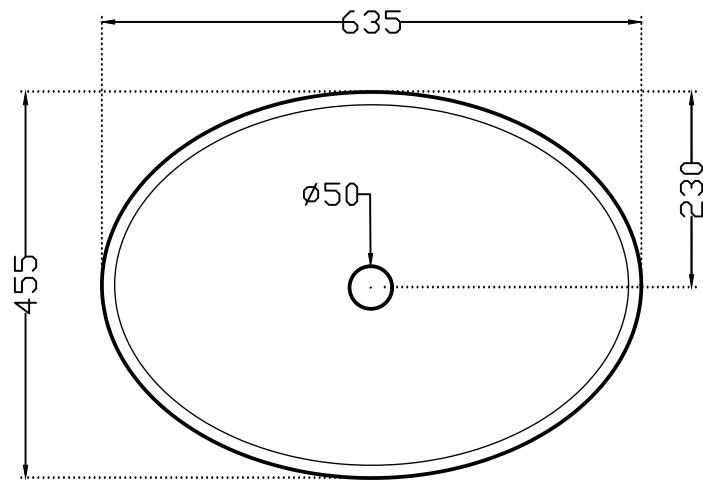

Artize

ADS-MBT-64913

TOP VIEW

SIDE VIEW

ALL DIMENSIONS ARE IN MM.
(TOLERANCE ± 5 MM)