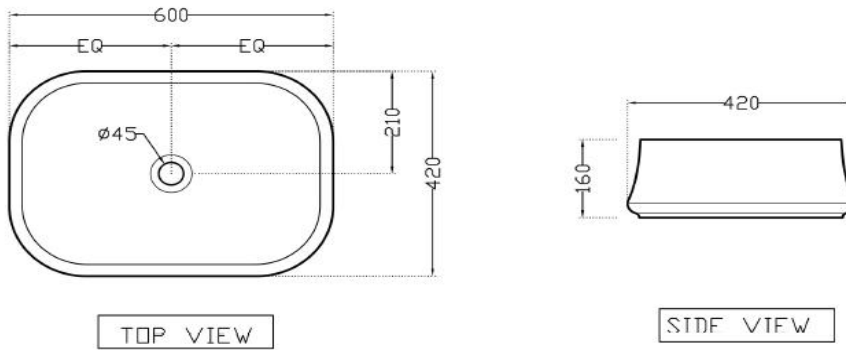

SPECIFICATION DATA SHEET

PRODUCT DETAILS

Manufacturer :	Artize	Type:	Counter Top Basin
Outlet	Vertical	Colour:	White
Technical Details:	ID of waste outlet hole dia. $\varnothing 45 \pm 3$ mm	Material:	Fine Fire Clay
	Horizontal distance between the Bowl edge and the centre line of the waste outlet hole ≤ 210 mm		

PRODUCT IMAGE

TECHNICAL DRAWING

Product Dimension	600x420x160 mm	FEATURES Thin Rim Basin with thickness of just 3 mm, shape rectangular
Basin Inner Dimension	550x370x130 mm	
Product Weight	14.0 kg	

CERTIFICATION

Compliance : EN 14688:2015 (E)

DISCLAIMER: Our every effort has been made to ensure factual accuracy, the information presented subject to changes due to requirements in different sites, markets and/ or countries. All dimensions are in mm (Tolerance ± 5 MM). Jaquar reserves the right to make the necessary amendments at any time without prior notice.