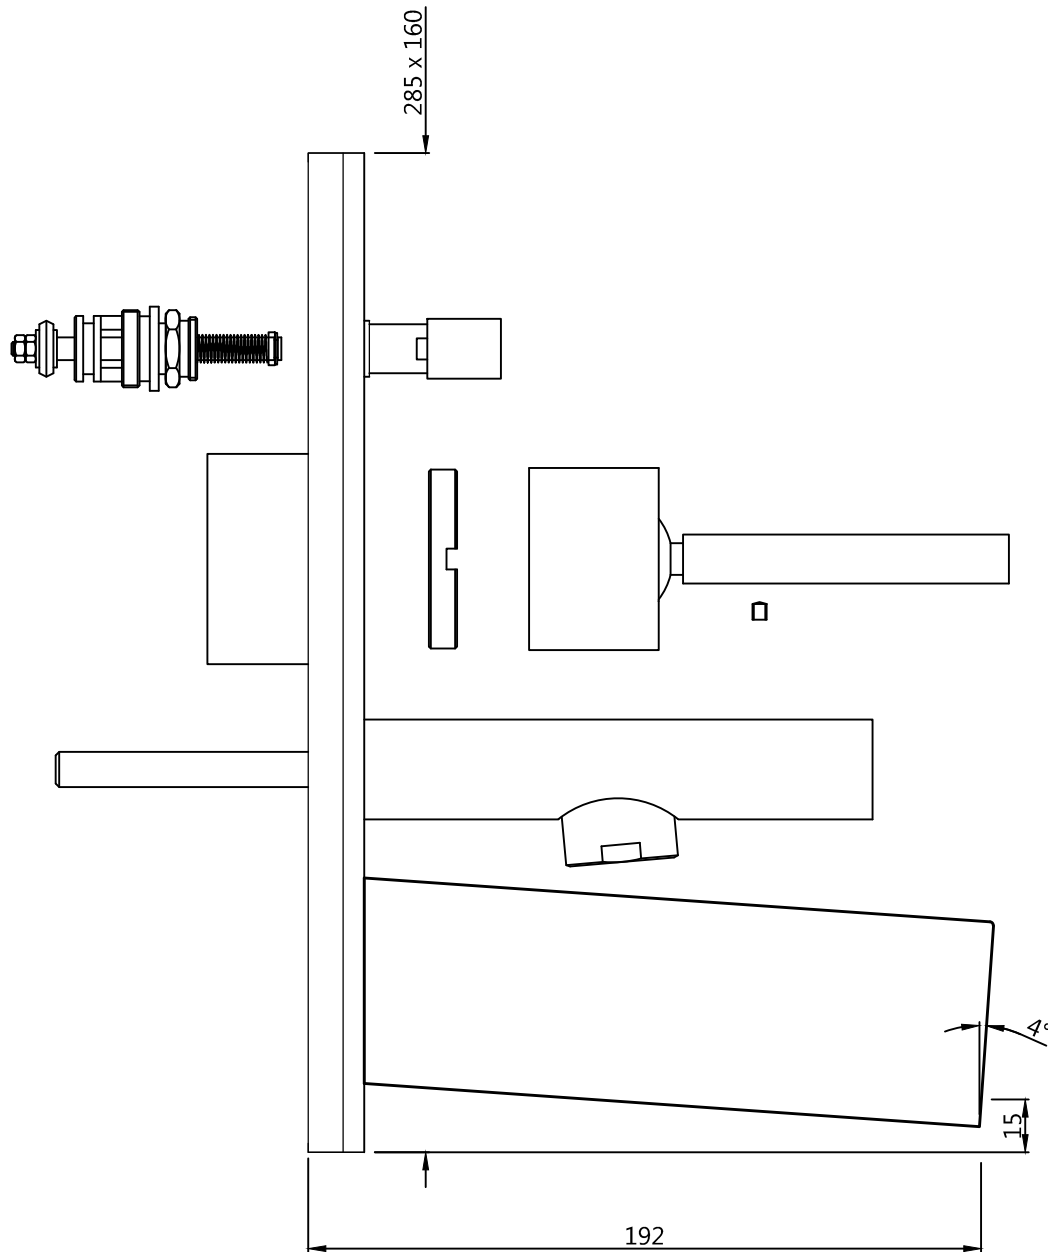

Exposed Part Kit of Single Lever Joystick Concealed Divertor Consisting of built-in Bath Filler with Adjustable Wall Flange (Suitable for item CNF-69065C)

Cat. No. :- CNF-69065K

Aluminum Key