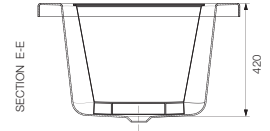

Image is only for illustration purpose

<b>Model :</b>	Fonte 170
<b>Category:</b>	Built-in Bathtub
<b>Code:</b>	JBT-WHT-FONT170X
<b>Size (mm):</b>	1700 x 750 x 420
<b>Material:</b>	Acrylic PMMA
<b>Reinforcement:</b>	PU GREEN
<b>Accessories Included:</b>	NA
<b>Accessories Excluded:</b>	<b>Front Panel</b> JWA-WHT-FONT170FPX <b>Side Panel:</b> JWA-WHT-SP75X <b>Drain and Overflow with Filler:</b> JWA-CHR-132201 <b>Drain and Overflow:</b> JWA-CHR-DRNPIPE70 <b>Drain and Overflow:</b> JWA-CHR-DRNPIPE80 <b>Feet:</b> IWA-CHR-ACC00510X <b>Frame:</b> JWA-BLK-FFONTE170X75 <b>Headrest:</b> JWA-BLK-HRCP750GAC06
<b>Features</b>	Anti Slip Base