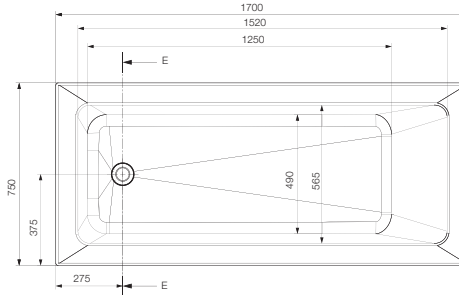

Image is only for illustration purpose

<b>Model :</b>	Fonte 170
<b>Category:</b>	Built-in Bathtub
<b>Code:</b>	JBT-WHT-FONT170X
<b>Size (mm):</b>	1700 x 750 x 420
<b>Material:</b>	Acrylic PMMA
<b>Reinforcement:</b>	PU GREEN
<b>Accessories Included:</b>	NA
<b>Accessories Excluded:</b>	<b>Front Panel</b> JWA-WHT-FONT170FPX <b>Side Panel:</b> JWA-WHT-SP75X <b>Drain and Overflow with Filler:</b> JWA-CHR-132201 <b>Drain and Overflow:</b> JWA-CHR-DRNPIPE70 <b>Drain and Overflow:</b> JWA-CHR-DRNPIPE80 <b>Feet:</b> IWA-CHR-ACC00510X <b>Frame:</b> JWA-BLK-FFONTE170X75 <b>Headrest:</b> JWA-BLK-HRCP750GAC06
<b>Features</b>	Anti Slip Base