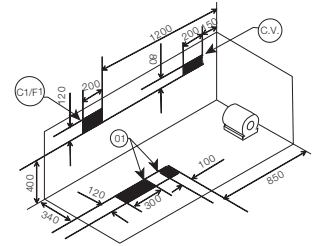

Image is only for illustration purpose

Model :	Fonte 180
Category:	Whirlpool Combi System
Code:	JWP-WHT-FONTE180CX
Size (mm):	1800 x 800 x 450
Material:	Acrylic PMMA
Reinforcement:	PU GREEN
Accessories Included:	- Drain & Overflow - Frame SS202 - Headrest
Accessories Excluded:	Front Panel : JWA-WHT-FP180X Side Panel: JWA-WHT-SP80X
Features	Water Pump : 1 Hp@50 Hz Water Jets : 6 Back Jet : 4 Air Blower : 0.90 Hp @50/60Hz Air Jets : 12 Keypad Control Air Regulator Water Level Sensor White Light Vaccum Suction Breaker 3 Tier Testing