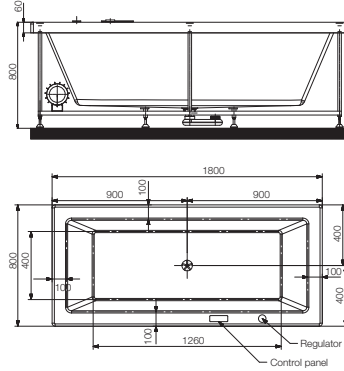

Image is only for illustration purpose

Model :	Fonte 180
Category:	Whirlpool Combi System
Code:	JWP-WHT-FONTE180CX
Size (mm):	1800 x 800 x 450
Material:	Acrylic PMMA
Reinforcement:	PU GREEN
Accessories Included:	- Drain & Overflow - Frame SS202 - Headrest
Accessories Excluded:	Front Panel : JWA-WHT-FP180X Side Panel: JWA-WHT-SP80X
Features	Water Pump : 1 Hp@50 Hz Water Jets : 6 Back Jet : 4 Air Blower : 0.90 Hp @50/60Hz Air Jets : 12 Keypad Control Air Regulator Water Level Sensor White Light Vaccum Suction Breaker 3 Tier Testing