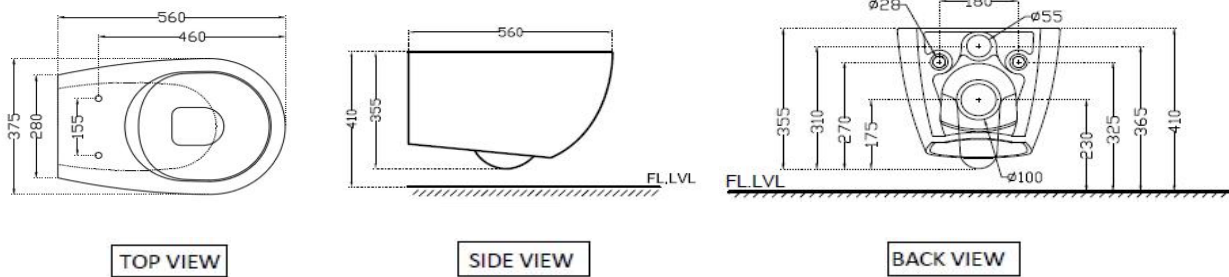

SPECIFICATION DATA SHEET

PRODUCT DETAILS

Manufacturer :	Artize	Type:	Wall Hung WC
Colour:	White	Flush valves	Regular, Dual & I Flush advantages
Outlet	Horizontal	Material:	Ceramic - Vitreous China
Technical Details:	Internal diameter of inlet hole dia. $\varnothing 55 \pm 3$ mm External diameter of outlet hole dia. $\varnothing 100 \pm 5$ mm		

PRODUCT IMAGE

TECHNICAL DRAWING

Product Dimension	375x560x355 mm	FEATURES
Product Weight	21.2 kg	Rimless Bowl Design, Quick Release slim seat cover, 4 ltr Efficient Flushing, Anti Germ Glaze, Trap glaze