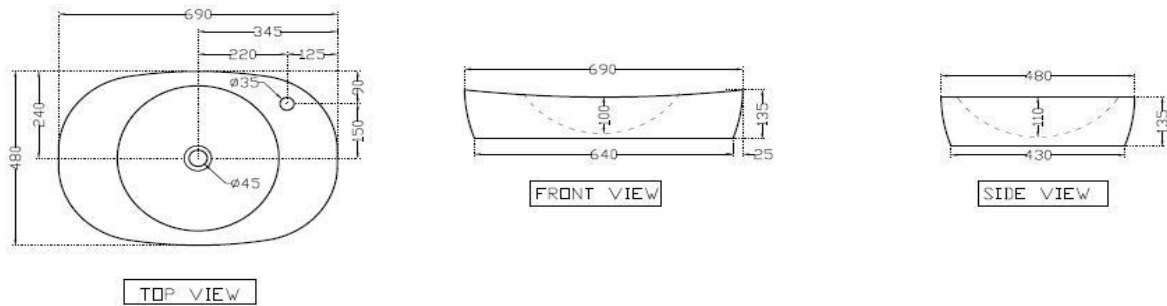

SPECIFICATION DATA SHEET

PRODUCT DETAILS

Manufacturer:	Artize	Type:	Counter Top Basin
Outlet	Vertical	Colour:	White
Technical Details:	Tap hole dia. $\varnothing 35 \pm 2$ mm	Material:	Fine Fire Clay
	ID of waste outlet hole dia. $\varnothing 45 \pm 3$ mm Horizontal distance between the Bowl edge and the centre line of the waste outlet hole ≤ 240 mm		

PRODUCT IMAGE

TECHNICAL DRAWING

Product Dimension	690x480x135 mm	FEATURES Exclusive Design, Basin with Tap Hole
Basin Inner Dimension	400x400x115 mm	
Product Weight	13.7 kg	

CERTIFICATION

Compliance: EN 14688:2015 (E)

DISCLAIMER: Our every effort has been made to ensure factual accuracy, the information presented subject to changes due to requirements in different sites, markets and/ or countries. All dimensions are in mm (Tolerance ± 5 MM). Jaquar reserves the right to make the necessary amendments at any time without prior notice.